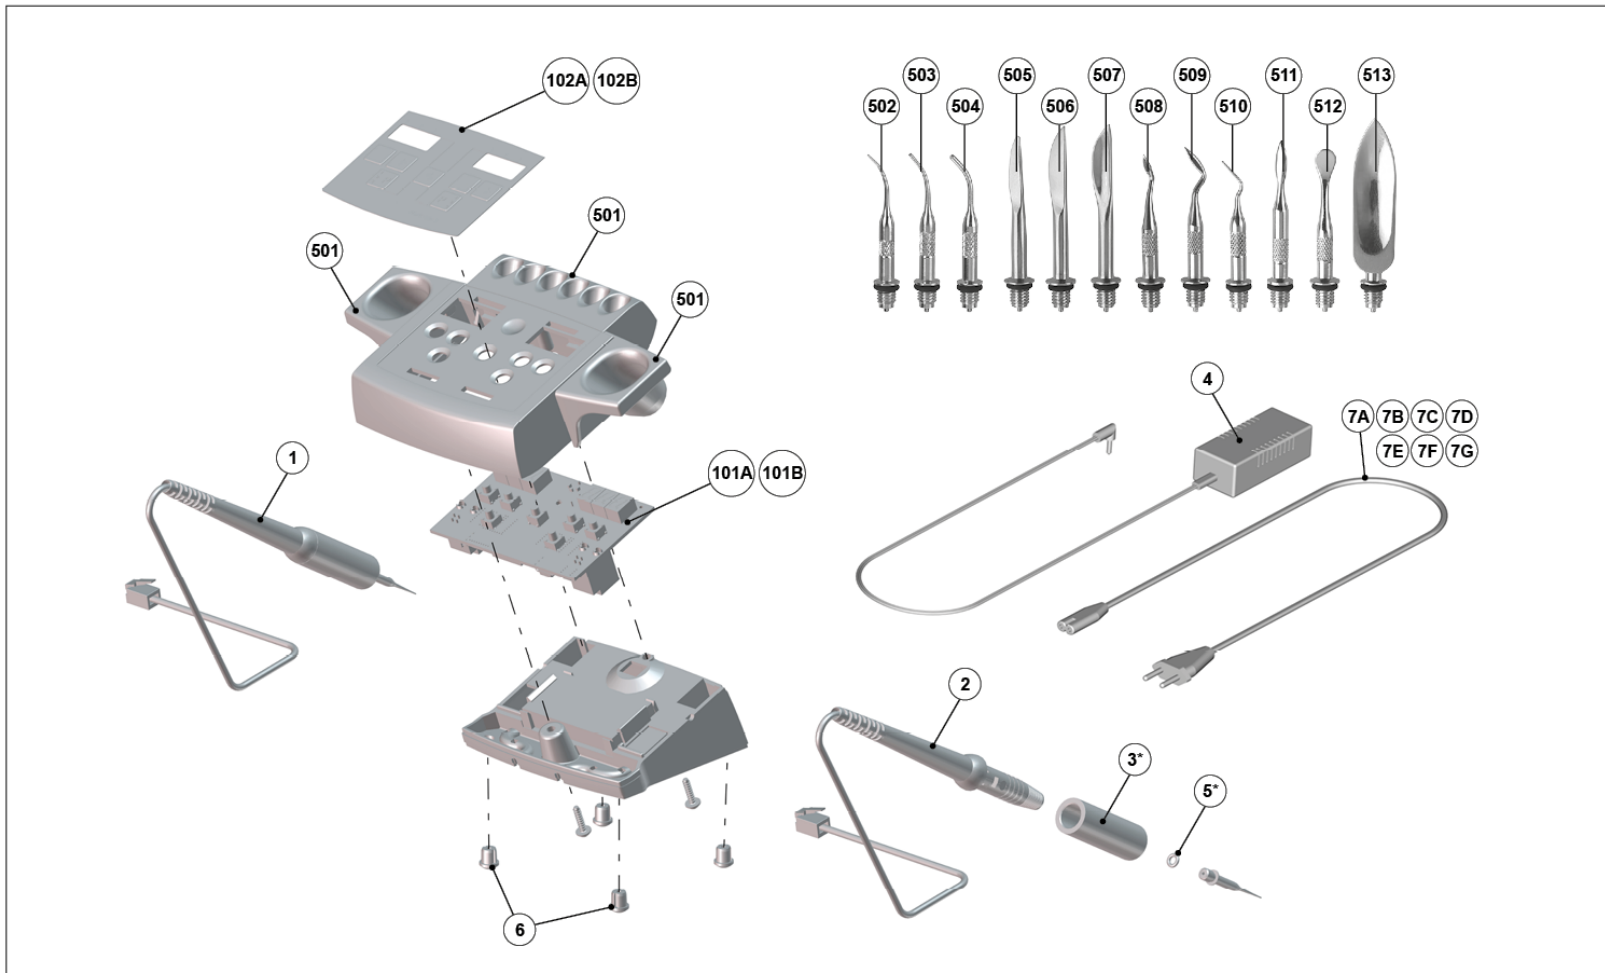

making work easy

Reparaturzeichnung • Repair services drawings • Eclatés pour les services de réparation • Esplosi per servizi d'assistenza
Diseños para servicios de reparaciones • Загрузка чертежей Для ремонтных мастерских

2156 xxxx / 2157 xxxx Waxlectric I / II

21-9670 18012018 / A

Version	Position	Name	Article number	Wishlist
A	1	Heating handle, red	21540002'	
A	2	Heating handle, yellow	21540001'	
A	3	Cork-grip	900035948'	
A	4	Power supply	900036138	
A	5	Retainer ring	900032962'	
A	6	Rubber bases	900034564	
A	7A	Power cord Waxlectric Europe	900035975	
A	7B	Power cord Waxlectric USA	900035976	
A	7C	2-pin power cord / UK	900038652	
A	7D	2-pin power cord / China	900038653	
A	7E	2-pin power cord / Brazil	900038654	
A	7F	Power cord – Argentina	900038680	
A	7G	2-pin power cord / AUS/NZL	900032773	
A	101A	Mains circuit board Waxlectric I	900036125	
A	101B	Mains circuit board Waxlectric II	900036126	
A	102A	Operating foil Waxlectric I	900036127	
A	102B	Operating foil Waxlectric II	900036128	
A	501	Kit of holders Waxlectric	21511500	

*) Wear and tear parts, excluded from the guarantee.

Version	Position	Name	Article number	Wishlist
A	502	Probe small for WAXLECTRIC	21550101'	
A	503	Probe medium for WAXLECTRIC	21550102'	
A	504	Probe large for WAXLECTRIC	21550103'	
A	505	Blade narrow for WAXLECTRIC	21550104	
A	506	Blade wide for WAXLECTRIC	21550105	
A	507	Blade chamfer for WAXLECTRIC	21550106	
A	508	Hollenback horizontal for WAXLECTRIC	21550107	
A	509	Hollenback vertical for WAXLECTRIC	21550108	
A	510	Probe mini angled for WAXLECTRIC	21550109	
A	511	Lance shaped blade for WAXLECTRIC	21550110	
A	512	Beaver tail blade for WAXLECTRIC	21550111	
A	513	Wax knife large for WAXLECTRIC	21550112	